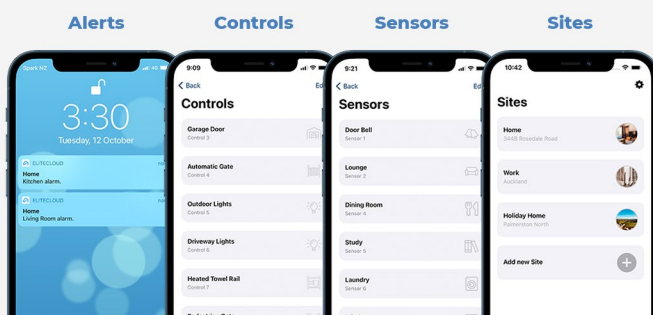

Optional App Interface Upgrade

EliteCloud

www.elitecloud.co.nz

- Plug & Play
- Pre-programmed
- Push notification alerts
- Apple or Android Compatible
- Proudly NZ Designed & Manufactured
- Select from more than 80 notification options
- Bank level encryption
- Hardware sold separately (order code EC-IoT)

EliteCloud

EC Long Range Wireless (optional accessories)

EC wireless series allows installers to specify professional, correctly positioned products without excessive labour, unpleasant trunking or conduit. With up to 500m range, almost any site can be accurately secured.